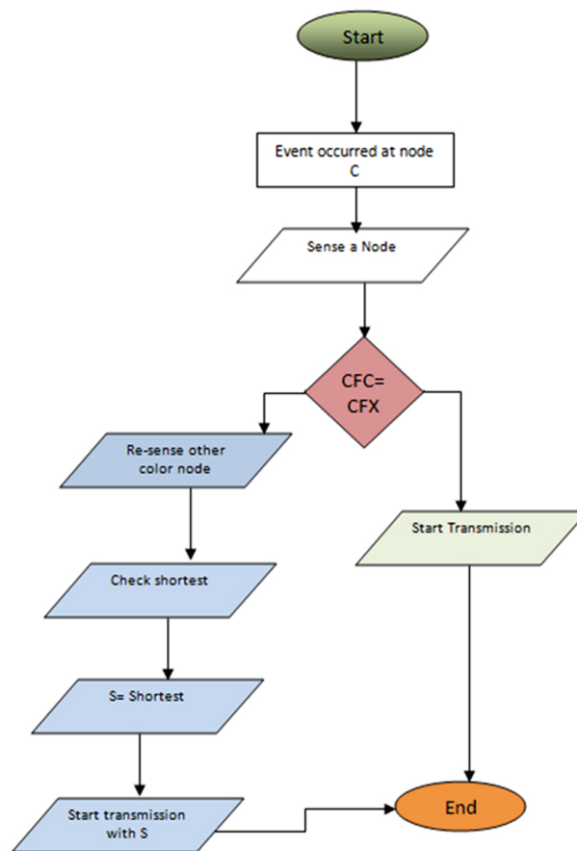

# WIRELESS SENSOR NETWORK

Chief Editors: Prof. Kosai Raouf Prof. Min Song

ISSN: 1945-3078